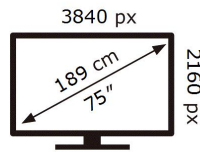

ENERGY

SAMSUNG

QE75Q80TAT

290 kWh/1000h

ABCDEF **G**

340 kWh/1000h

2019/2013